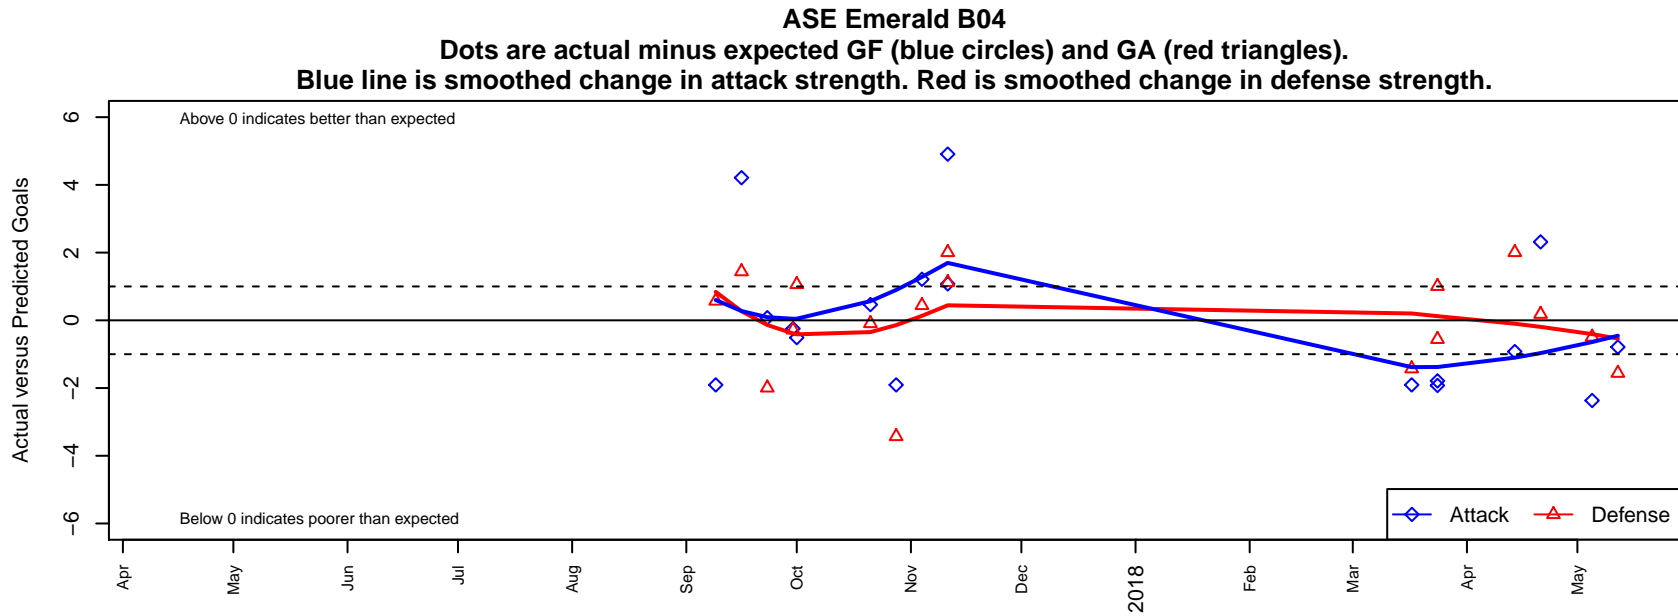

**attack and defense variance (black dot)
relative to other teams
and top 10 in region**

**attack and defense rating
relative to others at age
and all opponents in last 13 months**

ASE Emerald B04

Academy of Soccer Excellence
Pasco, WA
B04 total strength=1104
attack=4.43 defense=1.86
fall league = PSPL Copa 1 – East U14
spr league = Spr PSPL EWA – '04 Copa 1 – E

alt names used:
ASE B04 Emerald
ASE B04 Emerald

Venues played:
2017 PSPL Copa 1 – East U14
2017 Spr PSPL EWA – '04 Copa 1 – East U14