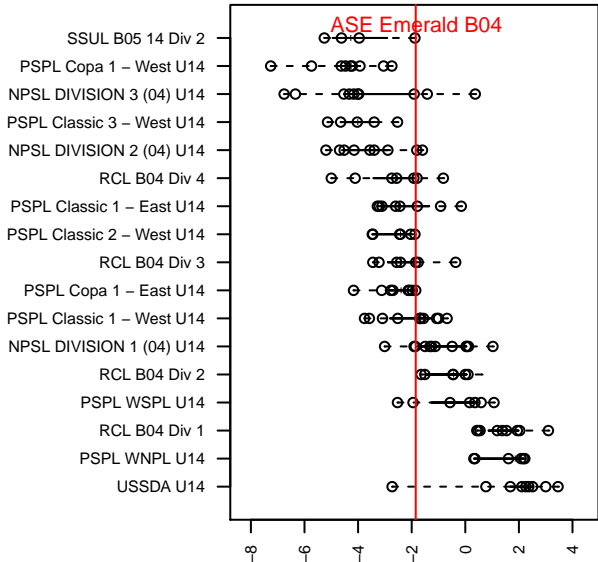

ASE Emerald B04

Academy of Soccer Excellence
Pasco, WA
B04 total strength=1104
attack=4.43 defense=1.86
fall league = PSPL Copa 1 – East U14
spr league = Spr PSPL EWA – '04 Copa 1 – E

alt names used:
ASE B04 Emerald
ASE B04 Emerald

Venues played:
2017 PSPL Copa 1 – East U14
2017 Spr PSPL EWA – '04 Copa 1 – East U14

**attack and defense variance (black dot)
relative to other teams
and top 10 in region**

**attack and defense rating
relative to others at age
and all opponents in last 13 months**