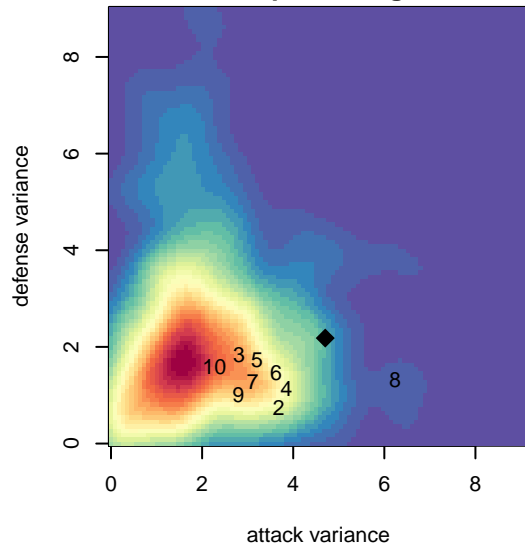

ASE Emerald B04

Academy of Soccer Excellence
Pasco, WA
B04 total strength=1104
attack=4.43 defense=1.86
fall league = PSPL Copa 1 – East U14
spr league = Spr PSPL EWA – '04 Copa 1 – E

alt names used:
ASE B04 Emerald
ASE B04 Emerald

Venues played:
2017 PSPL Copa 1 – East U14
2017 Spr PSPL EWA – '04 Copa 1 – East U14

**attack and defense variance (black dot)
relative to other teams
and top 10 in region**

**attack and defense rating
relative to others at age
and all opponents in last 13 months**